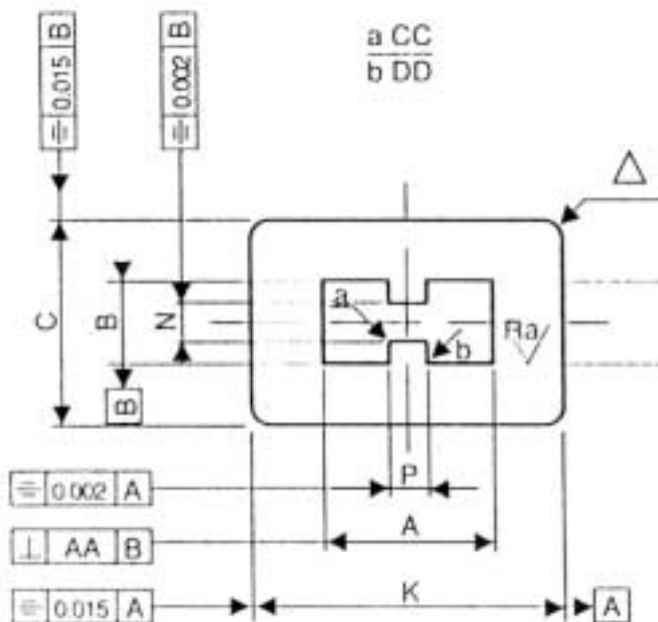

DOUBLE-RIDGE FLANGE STOCK

DATA
SHEET
No. T113

Wave-guide Size	Dimensions						AA	CC (±10%)	DD (max.)	4 PLACES Δ	Surface finish (Ra)
	A	B	C	K	N	P					
	Inch/mm	Inch/mm	Inch/mm	Inch/mm	Inch/mm	Inch/mm					
WRD350	1.480 ± .003 37.59 ± .080	.688 ± .003 17.48 ± .080	2.000± 0.15 50.80± .380	2.750± .015 69.85± .380	.292 ± .002 7.42 ± .050	.37 ± .002 9.40 ± .050	.003 .080	.058 1.49	.030 .760	.25 6.35	40 1
WRD475	1.090 ± .003 27.69 ± .080	.506 ± .003 12.85 ± .080	1.391± .015 35.33± .380	1.969± .015 50.01± .380	.215 ± .002 5.46 ± .050	.272 ± .002 6.91 ± .050	.003 .080	.043 1.09	.030 .760	.24 6.2	40 1
DR19	1.025 ± .003 26.04 ± .080	.475 ± .003 12.06 ± .080	1.50 ± 0.15 38.10± .380	2.125± .015 53.98± .380	.191 ± .003 4.85 ± .080	.256 ± .003 6.50 ± .080	.003 .080	.062 1.57	.030 .760	.25 x 45° 6.35 x 45°	40 1
WRD500	.752 ± .003 19.10 ± .080	.323 ± .003 8.20 ± .080	1.25 ± .015 31.75± .380	1.69 ± .015 42.88± .380	.063 ± .002 1.60 ± .050	.188 ± .002 4.78 ± .050	.003 .080	.013 .330	.020 .510	.25 x 45° 6.35 x 45°	40 1
WRD580	.78 ± .003 19.81 ± .080	.370 ± .003 9.398 ± .080	1.375± .015 34.92± .380	1.375± .015 34.92± .380	.120 ± .001 3.048 ± .025	.20 ± .001 5.08 ± .025	.003 .080	.043 1.09	.020 .510	.125 x 45° 3.17 x 45°	40 1
WRD650	.72 ± .003 18.29 ± .080	.321 ± .003 8.13 ± .080	1.375± .015 34.92± .380	1.375± .015 34.92± .380	.101 ± .001 2.57 ± .025	.173 ± .001 4.39 ± .025	.003 .050	.002 .510	.020 .510	.125 x 45° 3.17 x 45°	40 1
WRD750	.691 ± .003 17.55 ± .080	.321 ± .003 8.13 ± .080	1.375± .015 34.92± .380	1.375± .015 34.92± .380	.136 ± .001 3.45 ± .025	.173 ± .002 4.39 ± .050	.003 .080	.027 .690	.020 .510	.125 x 45° 3.17 x 45°	40 1
WRD180	.288 ± .003 7.32 ± .080	.134 ± .003 3.40 ± .080	.875 ± .015 22.22± .380	.875 ± .015 22.22± .380	.057 ± .002 1.448± .050	.072 ± .002 1.829± .050	.001 .030	.011 .280	.015 .380	.125 3.175	40 1